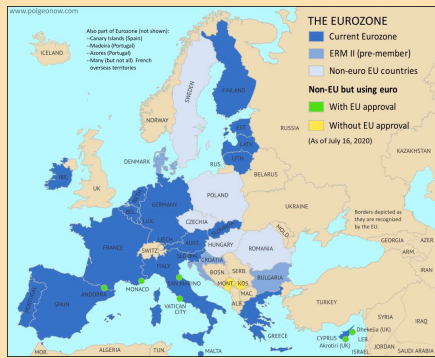

Germany – Economic anchor of the Eurozone